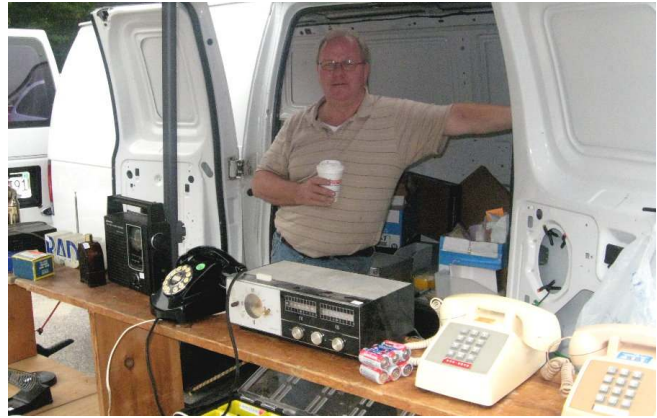

Walter Fitzgerald W1WCF

Steve Snow N1KQV

Paul Foley N1KQR

Dennis Foley SWL

MORE FLEA MARKET PICTURES

Laura Valler KB1UTA
Joe Casieri KA1JBE

Jim Ford NM1F

Once again **Jim Ford NM1F** set up a vendor table. Also setting up vendor tables were **John Murphy KB1PHN** and his wife, along with **Bob Woodbury N1COP** and his wife **Patricia**.